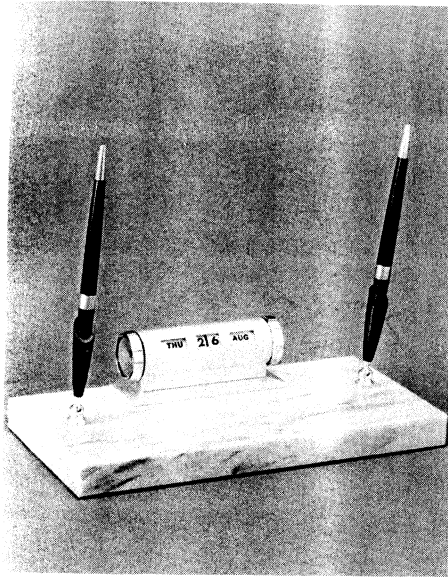

low priced open stock **DESK**

M21 - NOTE CLIP

M22 - DESK CADDY

M23 - PENCIL WELL

M510 - PEN BASE — DOUBLE — PLAQUE

M203 - PEN BASE — HORSE & JOCKEY

FEATURES OUR DELUXE  
SMOOTH WRITING  
BALL POINT PEN

SOLD IN ASSORTED  
COLORED BASES

M282 - PEN BASE — DOUBLE — ROLL CALENDAR

M210 - PEN BASE — DOUBLE — PLAQUE — KENNEDY  
LINCOLN

M287 - PEN BASE — DOUBLE — ROLL CALENDAR  
OCTAGONAL — PLAQUE